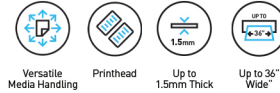

BUSINESS INKJET PRINTER

SURECOLOR SC-T5430M

- Max Print Width 36 inch wide (914 mm)
- Print Head PrecisionCore TFP with VSDT and Auto Head Alignment
- Max Resolution 2400 dpi x 1200 dpi
- Min Droplet Size 4.0 pl
- Ink System Epson Ultrachrome® XD2
- Type All-Pigment Aqueous
- Colours C+M+Y+K
- Cartridge Size CMYK 110/350ml
- Scan Technology Contact Image Sensor (CIS) with RGB filters
- Light Source Dual Low Angle
- Feed System Sheet pass-through
- Max Resolution 600 dpi
- Max Scan Speed 11.43 cm/s or 4.5 ips (Colour)
  19.05 cm/s or 7.5 ips (Mono)
- Max Copy Speed 38 sec per A1 sheet mono
  44 sec per A1 sheet colour
- Print Speed (A1 Sheet) CAD A1 : 22 sec
- Paper Size Single roll top loaded spindle, 2" core, 3" core for plain paper, 0.08 to 0.3 mm thick, 254-914 mm wide, 170 mm max diameter, max weight 12kg
- Interface USB 3.0 & Ethernet 10Base-T / 100Base-TX / 1000Base-T, Wi-Fi, Wi-Fi Direct, Air Print
- OS Compatibility Windows 10 / 8.1 / 8 / 7 / Vista / XP, Mac OS x 10.6.8 or later
- Memory 1 GB
- Power Consumption Operating 38W, Standby 13W, Sleep 1.6W
- Dimensions (W x D x H) 1,385 x 966 x 1,060 mm
- Weight 89 kg