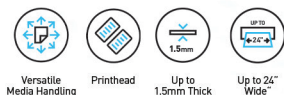

BUSINESS INKJET PRINTER

T-Series

Surecolor Technical Series

SURECOLOR SC-T3270

Max Print Width	24 inch wide (borderless)
Print Head	PrecisionCore TFP with VSDT and Auto Head Alignment
Max Resolution	2880 dpi x 1440 dpi
Min Droplet Size	3.5pl
Ink System	Epson Ultrachrome® XD
Type	All-Pigment Aqueous
Colours	C+Y+M+Mk / Pk (Black Matte / Photo Black)
Cartridge Size	110 / 350 / 700 ml
Print Speed	Production POS: 28 sec (360 x 720 dpi) Quality POS: 66 sec (720 x 720 dpi) Production CAD: 30 sec (360 x 720 dpi) Quality CAD: 60 sec (720x1440 dpi)
Paper Size	Spindle-less front loading single roll, 2" or 3" core, 0.08-0.5 mm thick, 254-610 mm wide, 150 mm max diameter with Media Barcode System & auto tension control
Interface	USB 2.0 & Ethernet
OS Compatibility	10Base-T / 100Base-TX / 1000Base-T Windows XP / Vista / 7 / 8 (32 / 64bit), Mac OSx10.5 or later, Win server 2003 & 2008 Standard / Standard 64bit
Memory	1 GB, Optional 320 GB HDD
Power Requirement	52W Operating, 16W Ready, 3W Sleep
Dimensions (W x D x H)	1120 x 248 x 760 mm
Weight	approx. 54 kg