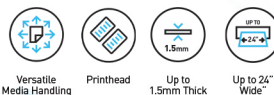

BUSINESS INKJET PRINTER

T-Series Surecolor Technical Series

SURECOLOR SC-T3130

Max Print Width 24 inch wide (610 mm)
Print Head PrecisionCore TFP with VSdT and Auto Head Alignment
Max Resolution 2400 dpi x 1200 dpi
Min Droplet Size 4.0 pl
Ink System Epson Ultrachrome XD2 Pigment Ink
Type All-Pigment Aqueous
Colours C+M+Y+K
Cartridge Size CMY 26/50 ml, K 50/80 ml
Print Speed (A1 sheet) CAD A1: 34 sec
Paper Size Single roll top loaded spindle, 2" core, 0.05-0.21 mm thick, 329-610 mm wide, 110 mm max diameter, 3kg max weight
Interface USB 3.0 & Ethernet 10Base-T/100Base-TX/1000Base-T, Wi-Fi, Wi-Fi Direct, Air Print
OS Compatibility Windows 10 / 8.1 / 8 / 7 / Vista / XP, Mac OSx10.6.8 or later
Memory 1 GB
Power Consumption 28W Operating, 8W Standby, 1.6W Sleep
Dimensions (W x D x H) 970 x 505 x 230
Weight 38 kg