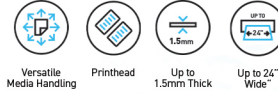

BUSINESS INKJET PRINTER

SURECOLOR SC-T3130X

Max Print Width	24 inch wide (610 mm)
Print Head	Precision Core TFP with VSDT and Auto Head Alignment
Max Resolution	2400 dpi x 1200 dpi
Min Droplet Size	3.8pl
Ink System	Epson Ultrachrome XD2 Pigment Ink
Type	All-Pigment Aqueous
Colours	C+M+Y+K
Cartridge Size	140 ml
Print Speed	CAD A1:34 sec
[A1 sheet]	
Paper Size	Single roll top loaded spindle, 2" core, 0.05-0.21 mm thick, 329-610mm wide, 110 mm max diameter, 3 kg max weight
Interface	USB 3.0 & Ethernet 10Base-T/100Base-TX/1000Base-T, Wi-Fi, Wi-Fi Direct, Air Print
OS Compatibility	Windows 10/ 8.1 / 8 / 7 / Vista / XP, Mac OSx10.6.8 or later
Memory	1 GB
Power Consumption	28W Operating, 8W Standby, 1.6 W Sleep
Dimensions [W x D x H]	970 x 577 x 245 cm
Weight	29 kg