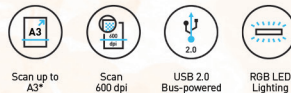

- **Scanner Type** A4 Sheet-fed, one-pass duplex colour scanner
- **Sensor Type** Contact Image Sensor (CIS) x 2
- **Light Source** RGB LED
- **Optical Resolution** 600 x 600 dpi
- **Scan Area** A4 (support F4)
- **Document Size (Min)** 50.8 x 50.8 mm
- **(Max)** 215.9 x 3,048 mm
- **Supported Paper Weight** 50 - 209 g/m2 (A8 or less : 127 - 209 g/m2)
- **ADF Capacity** 50 sheets (80g/m2)
- **Scanning Speed** 26 ppm / 52 ipm (Monochrome, Colour)
- **Operating System** Windows XP / Vista / 7 / 8 / 8.1 / 10 / Server
  2003 / 2008 / 2012 / 2016, Mac OS X 10.6.8 or later
- **Interface** USB2.0
- **Dimensions** 297 x 152 x 154 mm
- **Weight** 2,5kg