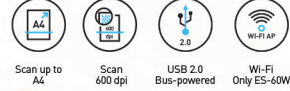

BUSINESS & PHOTO SCANNER

A4 Portable Sheet-Fed Scanner

WORKFORCE ES-50/ES-60W

reddot award 2019
winner

Scanner Type	A4 Sheet-fed colour scanner
Sensor Type	Contact Image Sensor (CIS)
Light Source	RGB LED
Optical Resolution	600 x 600 dpi
Scan Area	A4 (support F4)
Document Size (Min) (Max)	50.8 x 50.8 mm 216 x 1,828.8 mm
Supported Paper Weight	35 - 270 g/m2
ADF Capacity	1 sheet
Scanning Speed (200-300 dpi)	5.5 sec, 4.0 sec (Battery) / 5.5 sec (USB Bus Powered) [ES-50W/60W]
Operating System	Windows 7 / 8 / 8.1 / 10 / Server 2003 / 2008 / 2012 / 2016 Mac OS X 10.6.8 or later
Interface	USB 2.0 (Micro-B), Wi-Fi (ES-60W)
Dimensions	272 x 47 x 33.8 mm
Weight	270g (ES-50), 300g ES-60W