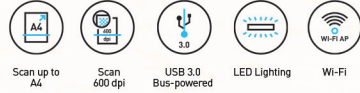

BUSINESS & PHOTO SCANNER

WORKFORCE DS-360W

- **Scanner Type** A4 sheet-fed, one-pass duplex scanner
- **Sensor Type** Contact Image Scanner (CIS)
- **Light Source** RGB LED
- **Optical Resolution** 600 x 600 dpi
- **Scan Area** A4 (support F4)
- **Document Size (Min)** 50.8 x 70 mm
- **(Max)** 216 x 1,117 mm
- **Supported Paper Weight** 51.8-128 g/m2 (Postcard: 128-230 g/m2)
- **ADF Capacity** 20 sheets (80 g/m2)
- **Scanning Speed** 25 ppm/50 ipm (AC Adapter/Built-in Battery3), 5.0 ppm/10 ipm (USB 3.0 Bus Power)
- **Operating System** Windows XP/ Vista / 7 / 8 / 8.1 / 10
  Mac OS X 10.6.8 or later
- **Interface** USB 3.0, Wi-Fi, Wi-Fi Direct
- **Dimensions** 288 x 88.5 x 67 mm
- **Weight** 1,3 kg

A4 Sheet-Fed Scanners

WORKFORCE DS-410