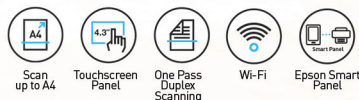

Scanner Type	A4 Sheet-fed, one pass duplex colour scanner
Sensor Type	Colour Contact Image Sensor (CIS)
Light Source	RGB LED
Optical Resolution	600 x 600 dpi
Document Size (Min)	50.8 x 50.8 mm
(Max)	215.9 x 6096 mm
Supported Paper Weight	27 - 413 g/m²
ADF Capacity	100 sheets (80 g/m²)
Scanning Speed	
Resolution (A4, Colour/Monochrome)	
300 dpi	35 ppm / 70 ipm
600 dpi	12 ppm / 24 ipm
Operating System	Windows 7 / 8 / 8.1 / 10 / Server 2003 / Server 2008 / Server 2012 / Server 2016 / Server 2019 Mac OS X 10.6.8 or later
Interface	USB 3.2 Gen 1, Wi-Fi (802.11 b/g/n), Wi-Fi Direct (max 8 connections)
Dimensions	296 x 169 x 167 mm
Weight	3.7kg